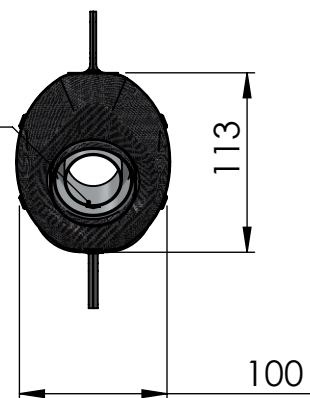

Flange s.s. sp.6mm  
"45B" cod.204392R

Db-Killer N.63  
Cod.3014225801R

S.s end cup set  
cod.308287711R

Carbon end cup set  
cod.3014008701R

Muffler kit  
Cod.3014070481R

Belts and rivets kit  
Cod.088280002R

E13 92R-02 10410

CATALYTIC CONVERTER

Manifold kit  
cod.3014359204R

Original graphite  
bushing

Muffler repack kit  
cod.414205R

Outer sleeve  
replacement kit  
cod.3014359010VLR

Spring and rubber  
replacement kit  
Cod.303949001R

TO COVER  
HOLE'S FRAME

## ART.14070K - SPARE PARTS

YAMAHA NMAX 125 /155

Ⓐ FITTING KIT cod.3014359601R