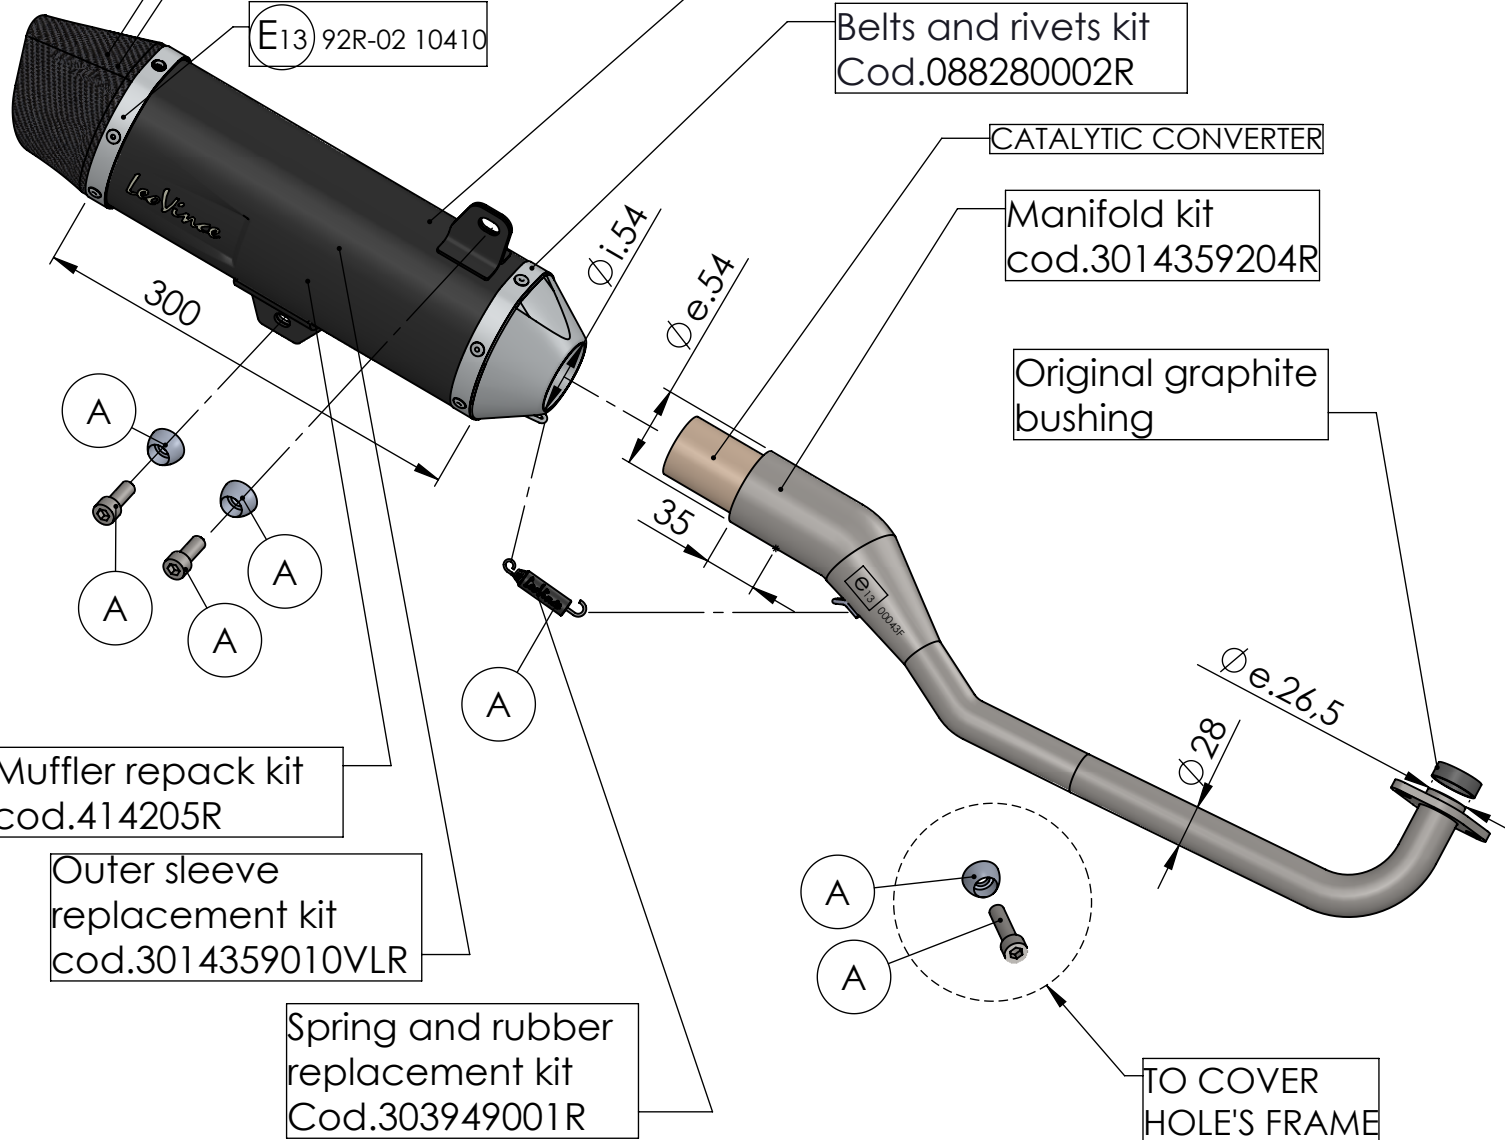

Flange s.s. sp.6mm  
"45B" cod.204392R

Db-Killer N.63  
Cod.3014225801R

S.s end cup set  
cod.308287711R

Carbon end cup set  
cod.3014008701R

Muffler kit  
Cod.3014070481R

Belts and rivets kit  
Cod.088280002R

E13 92R-02 10410

CATALYTIC CONVERTER

Manifold kit  
cod.3014359204R

Original graphite  
bushing

Muffler repack kit  
cod.414205R

Outer sleeve  
replacement kit  
cod.3014359010VLR

Spring and rubber  
replacement kit  
Cod.303949001R

TO COVER  
HOLE'S FRAME

## ART.14070K - SPARE PARTS

YAMAHA NMAX 125 /155

Ⓐ FITTING KIT cod.3014359601R